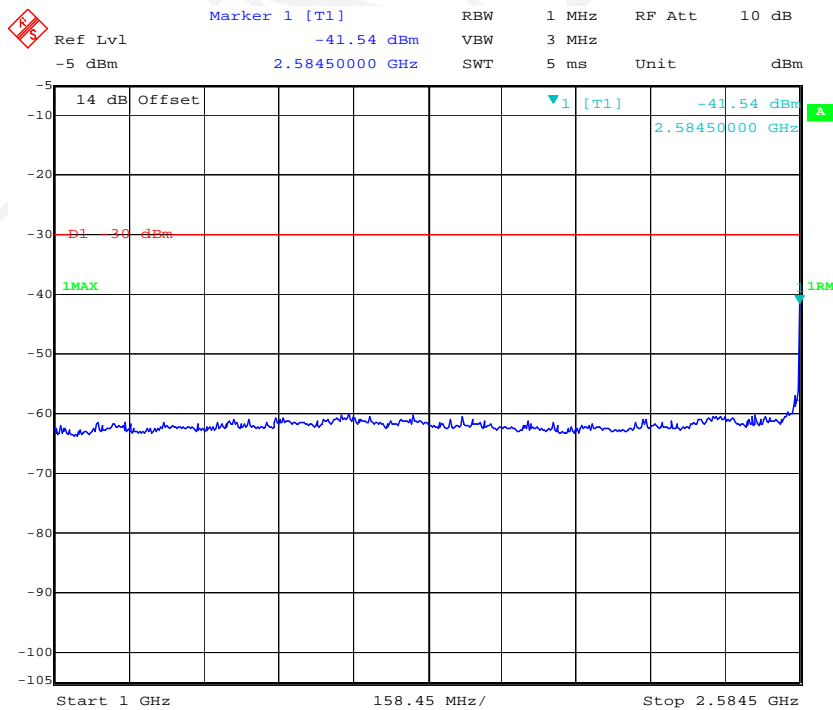

Date: 16.MAR.2016 09:22:20

Date: 16.MAR.2016 09:24:00

E-UTRA Band 38-5MHz/QPSK/RB1#24 (Middle Channel)

E-UTRA Band 38-5MHz/QPSK/RB25#0 (Middle Channel)

E-UTRA Band 38 -20MHz/QPSK/RB1#0 (Middle Channel)

FEM

E-UTRA Band 38-20MHz/QPSK/RB1#99 (Middle Channel)

E-UTRA Band 38-20MHz/QPSK/RB100#0 (Middle Channel)