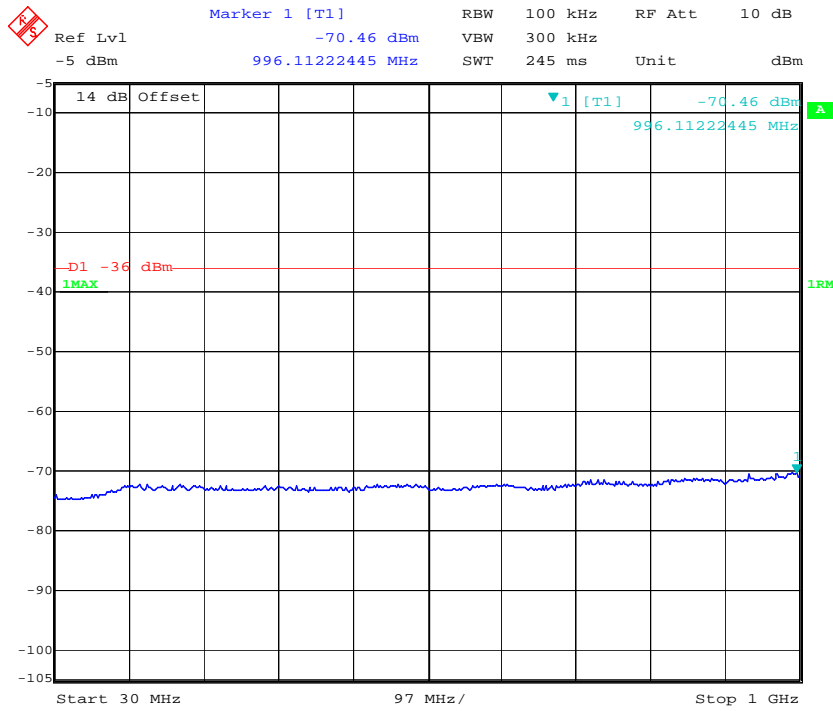

Date: 16.MAR.2016 09:22:20

Date: 16.MAR.2016 09:24:00

E-UTRA Band 38-5MHz/QPSK/RB1#24 (Middle Channel)

E-UTRA Band 38-5MHz/QPSK/RB25#0 (Middle Channel)

E-UTRA Band 38 -20MHz/QPSK/RB1#0 (Middle Channel)

FEM

E-UTRA Band 38-20MHz/QPSK/RB1#99 (Middle Channel)

E-UTRA Band 38-20MHz/QPSK/RB100#0 (Middle Channel)