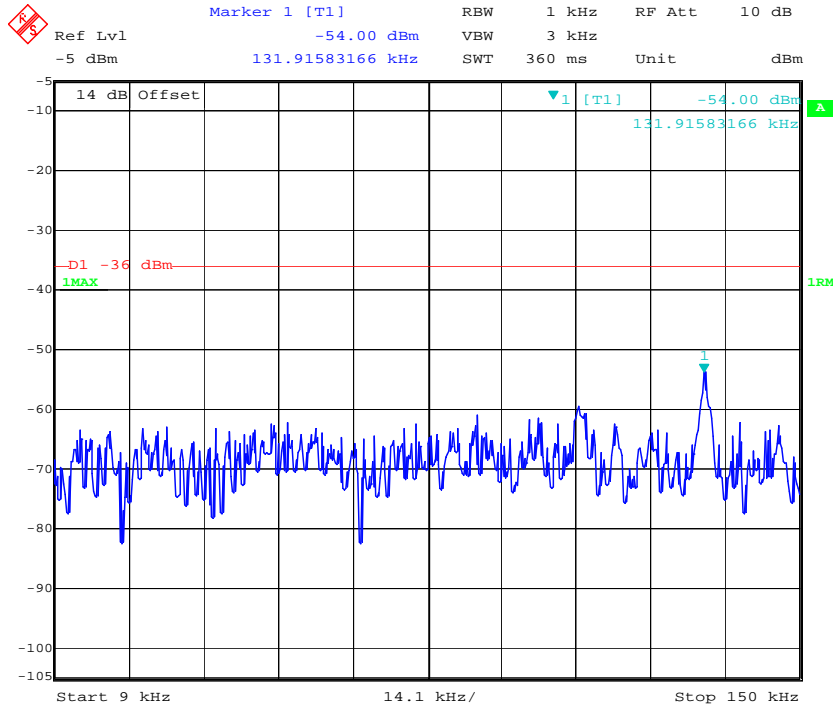

Date: 16.MAR.2016 09:22:20

Date: 16.MAR.2016 09:24:00

E-UTRA Band 38-5MHz/QPSK/RB1#24 (Middle Channel)

E-UTRA Band 38-5MHz/QPSK/RB25#0 (Middle Channel)

E-UTRA Band 38 -20MHz/QPSK/RB1#0 (Middle Channel)

FEM

E-UTRA Band 38-20MHz/QPSK/RB1#99 (Middle Channel)

E-UTRA Band 38-20MHz/QPSK/RB100#0 (Middle Channel)