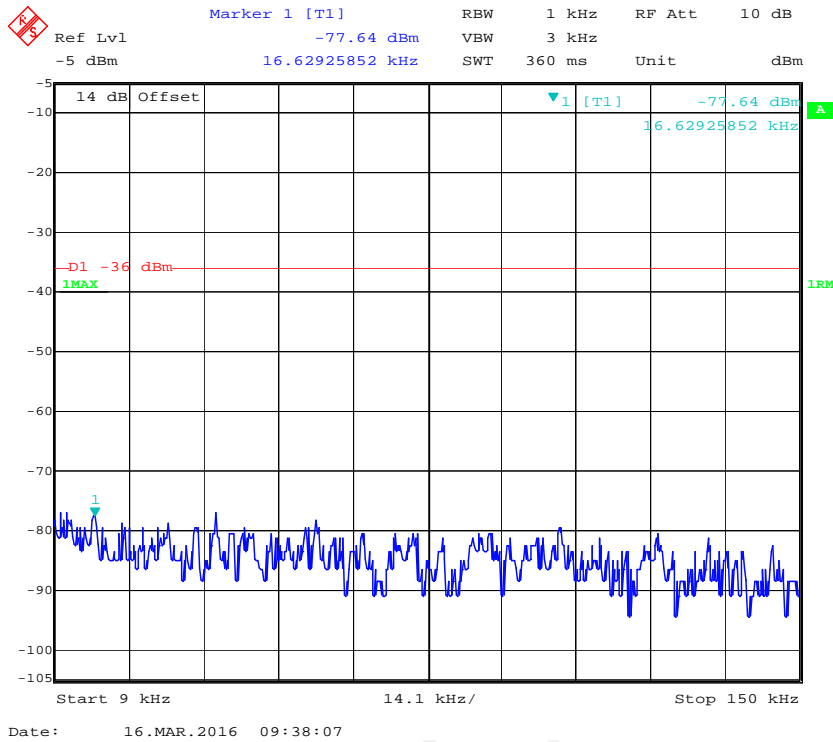

Date: 16.MAR.2016 09:22:20

Date: 16.MAR.2016 09:24:00

E-UTRA Band 38-5MHz/QPSK/RB1#24 (Middle Channel)

E-UTRA Band 38-5MHz/QPSK/RB25#0 (Middle Channel)

E-UTRA Band 38 -20MHz/QPSK/RB1#0 (Middle Channel)

FEM

E-UTRA Band 38-20MHz/QPSK/RB1#99 (Middle Channel)

E-UTRA Band 38-20MHz/QPSK/RB100#0 (Middle Channel)