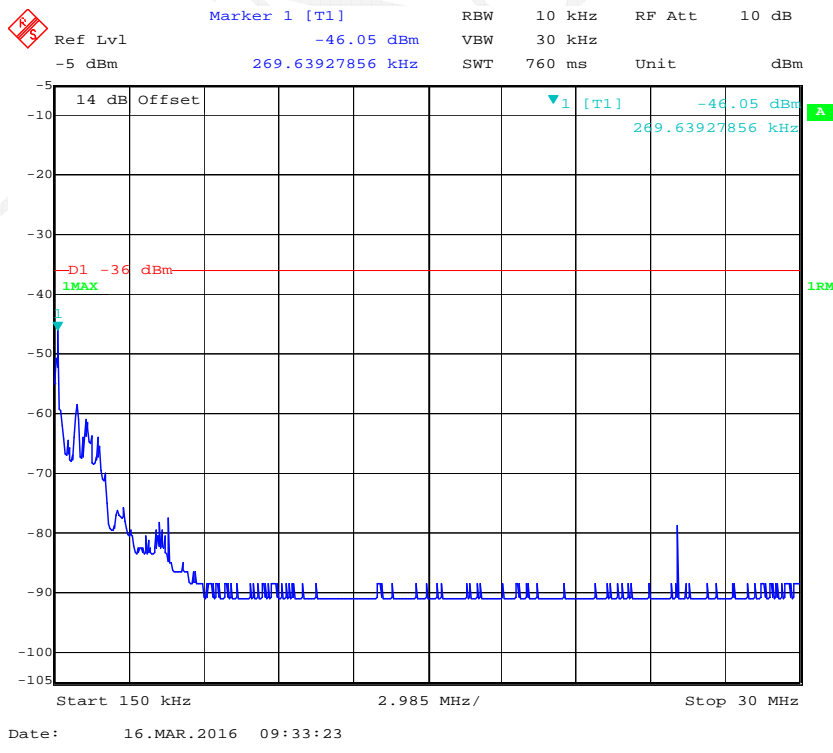

Date: 16.MAR.2016 09:22:20

Date: 16.MAR.2016 09:24:00

E-UTRA Band 38-5MHz/QPSK/RB1#24 (Middle Channel)

E-UTRA Band 38-5MHz/QPSK/RB25#0 (Middle Channel)

E-UTRA Band 38 -20MHz/QPSK/RB1#0 (Middle Channel)

FEM

E-UTRA Band 38-20MHz/QPSK/RB1#99 (Middle Channel)

E-UTRA Band 38-20MHz/QPSK/RB100#0 (Middle Channel)