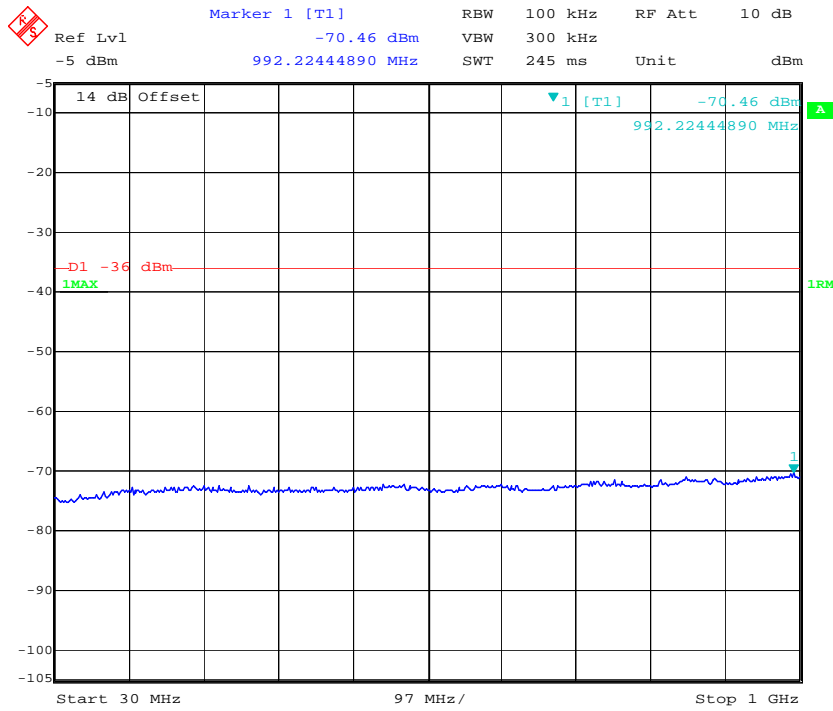

Date: 16.MAR.2016 09:22:20

Date: 16.MAR.2016 09:24:00

E-UTRA Band 38-5MHz/QPSK/RB1#24 (Middle Channel)

E-UTRA Band 38-5MHz/QPSK/RB25#0 (Middle Channel)

E-UTRA Band 38 -20MHz/QPSK/RB1#0 (Middle Channel)

FEM

E-UTRA Band 38-20MHz/QPSK/RB1#99 (Middle Channel)

E-UTRA Band 38-20MHz/QPSK/RB100#0 (Middle Channel)