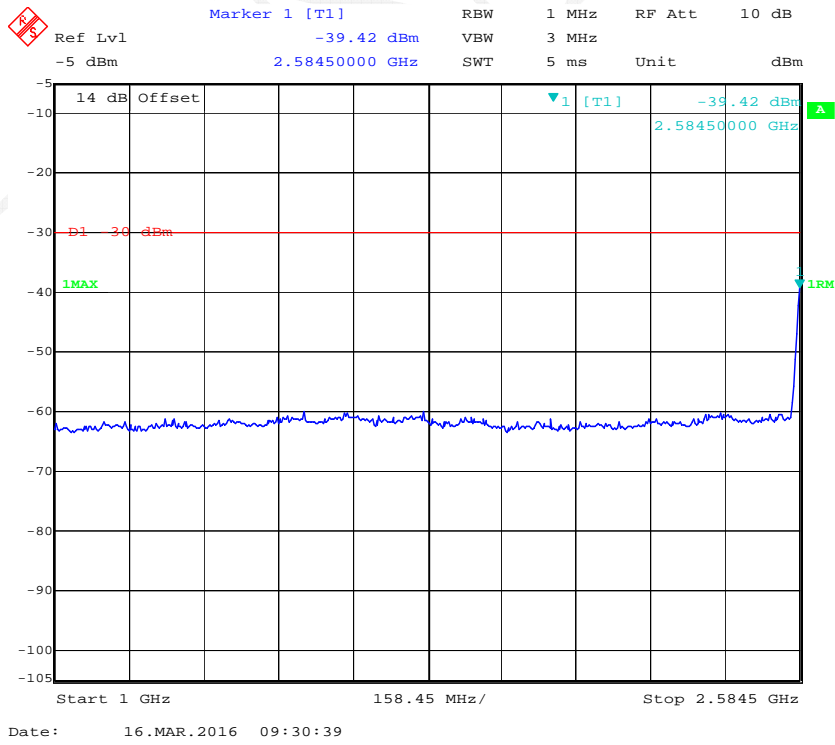

Date: 16.MAR.2016 09:22:20

Date: 16.MAR.2016 09:24:00

E-UTRA Band 38-5MHz/QPSK/RB1#24 (Middle Channel)

E-UTRA Band 38-5MHz/QPSK/RB25#0 (Middle Channel)

E-UTRA Band 38 -20MHz/QPSK/RB1#0 (Middle Channel)

FEM

E-UTRA Band 38-20MHz/QPSK/RB1#99 (Middle Channel)

E-UTRA Band 38-20MHz/QPSK/RB100#0 (Middle Channel)