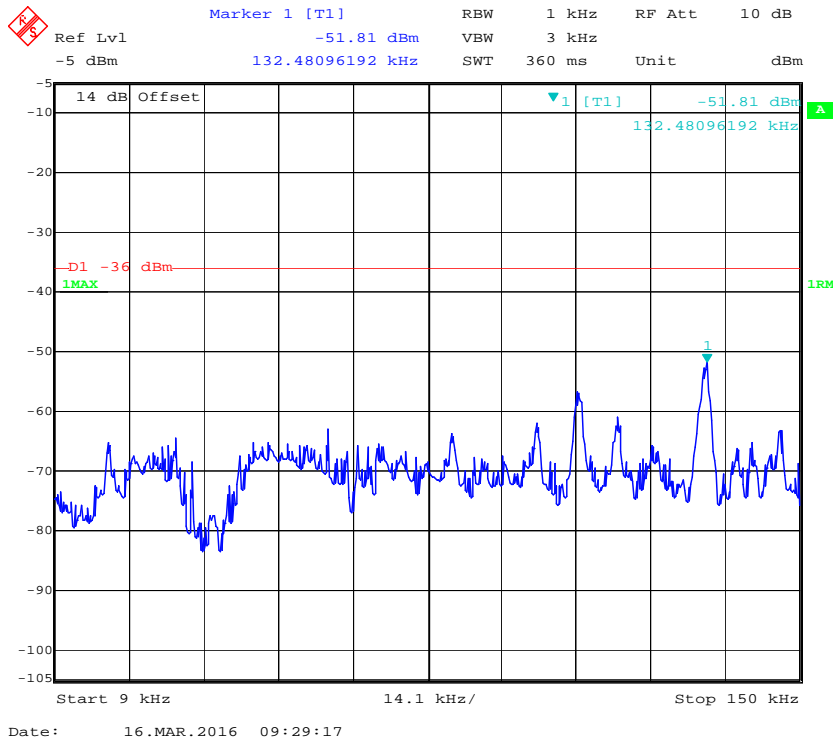

Date: 16.MAR.2016 09:22:20

Date: 16.MAR.2016 09:24:00

E-UTRA Band 38-5MHz/QPSK/RB1#24 (Middle Channel)

E-UTRA Band 38-5MHz/QPSK/RB25#0 (Middle Channel)

E-UTRA Band 38 -20MHz/QPSK/RB1#0 (Middle Channel)

FEM

E-UTRA Band 38-20MHz/QPSK/RB1#99 (Middle Channel)

E-UTRA Band 38-20MHz/QPSK/RB100#0 (Middle Channel)