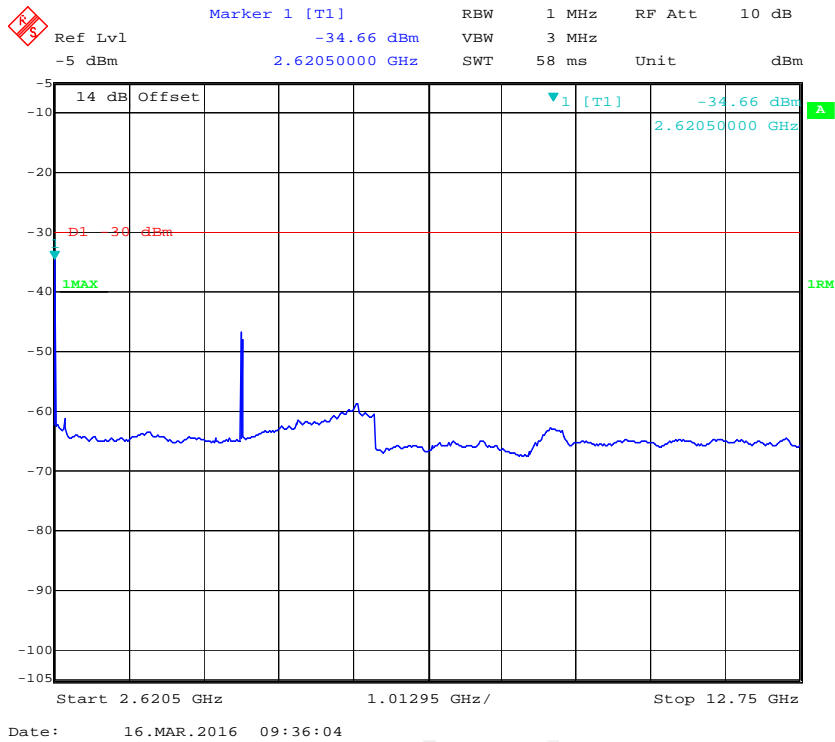

Date: 16.MAR.2016 09:22:20

Date: 16.MAR.2016 09:24:00

E-UTRA Band 38-5MHz/QPSK/RB1#24 (Middle Channel)

E-UTRA Band 38-5MHz/QPSK/RB25#0 (Middle Channel)

E-UTRA Band 38 -20MHz/QPSK/RB1#0 (Middle Channel)

FEM

E-UTRA Band 38-20MHz/QPSK/RB1#99 (Middle Channel)

E-UTRA Band 38-20MHz/QPSK/RB100#0 (Middle Channel)