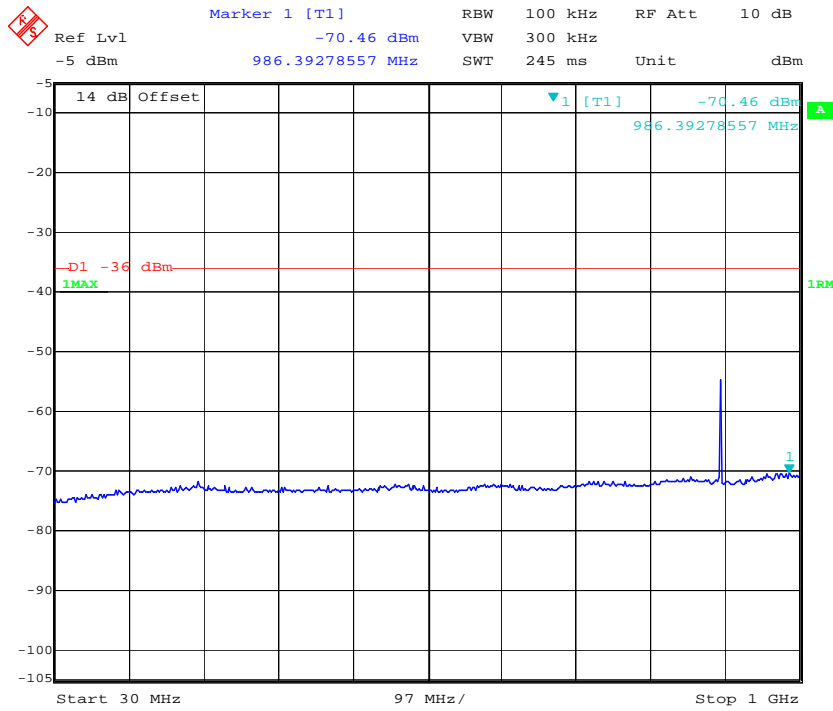

Date: 16.MAR.2016 09:22:20

Date: 16.MAR.2016 09:24:00

E-UTRA Band 38-5MHz/QPSK/RB1#24 (Middle Channel)

E-UTRA Band 38-5MHz/QPSK/RB25#0 (Middle Channel)

E-UTRA Band 38 -20MHz/QPSK/RB1#0 (Middle Channel)

FEM

E-UTRA Band 38-20MHz/QPSK/RB1#99 (Middle Channel)

E-UTRA Band 38-20MHz/QPSK/RB100#0 (Middle Channel)