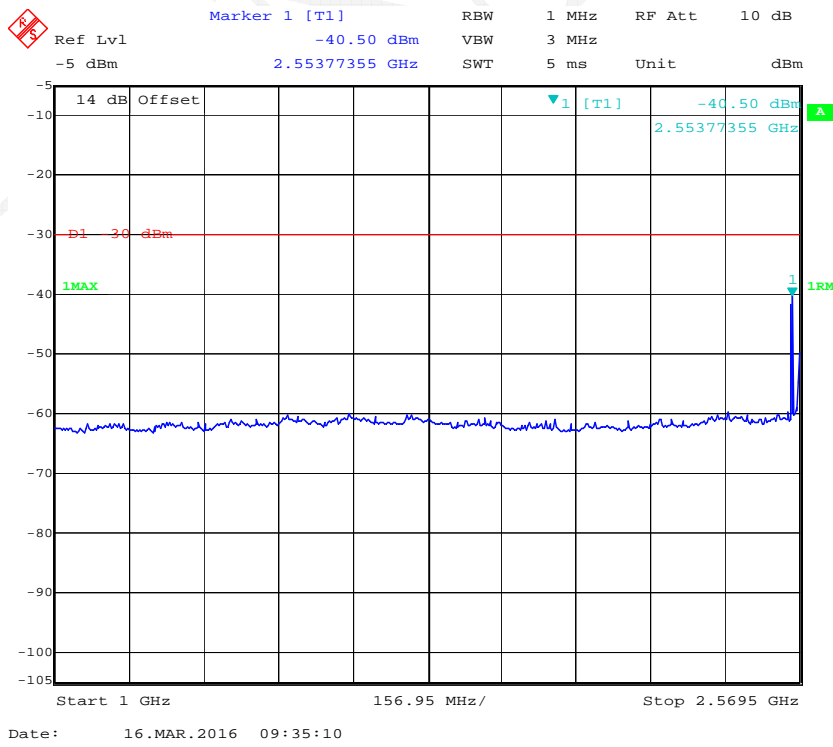

Date: 16.MAR.2016 09:22:20

Date: 16.MAR.2016 09:24:00

E-UTRA Band 38-5MHz/QPSK/RB1#24 (Middle Channel)

E-UTRA Band 38-5MHz/QPSK/RB25#0 (Middle Channel)

E-UTRA Band 38 -20MHz/QPSK/RB1#0 (Middle Channel)

FEM

E-UTRA Band 38-20MHz/QPSK/RB1#99 (Middle Channel)

E-UTRA Band 38-20MHz/QPSK/RB100#0 (Middle Channel)