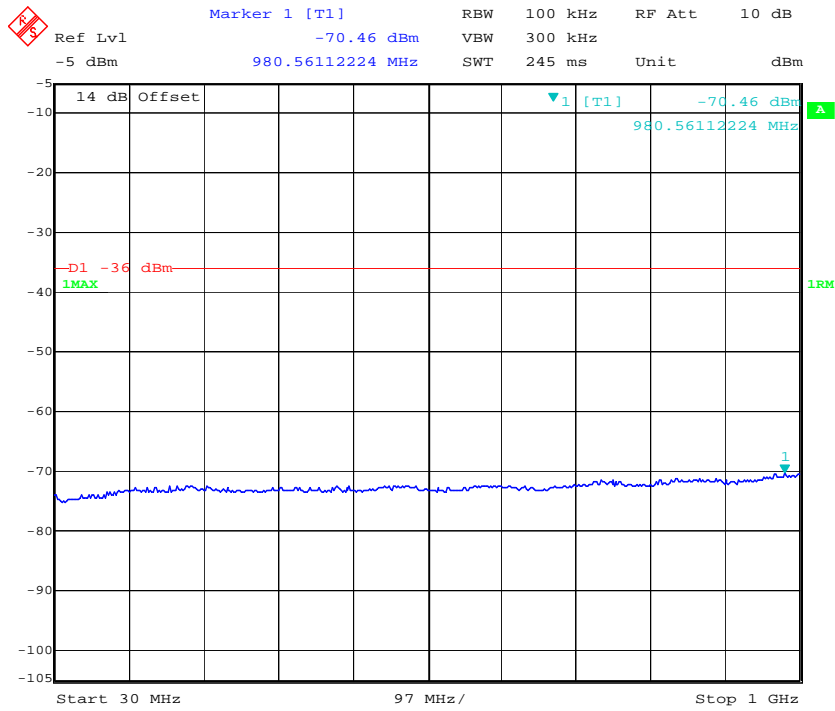

Date: 16.MAR.2016 09:22:20

Date: 16.MAR.2016 09:24:00

E-UTRA Band 38-5MHz/QPSK/RB1#24 (Middle Channel)

E-UTRA Band 38-5MHz/QPSK/RB25#0 (Middle Channel)

E-UTRA Band 38 -20MHz/QPSK/RB1#0 (Middle Channel)

FEM

E-UTRA Band 38-20MHz/QPSK/RB1#99 (Middle Channel)

E-UTRA Band 38-20MHz/QPSK/RB100#0 (Middle Channel)