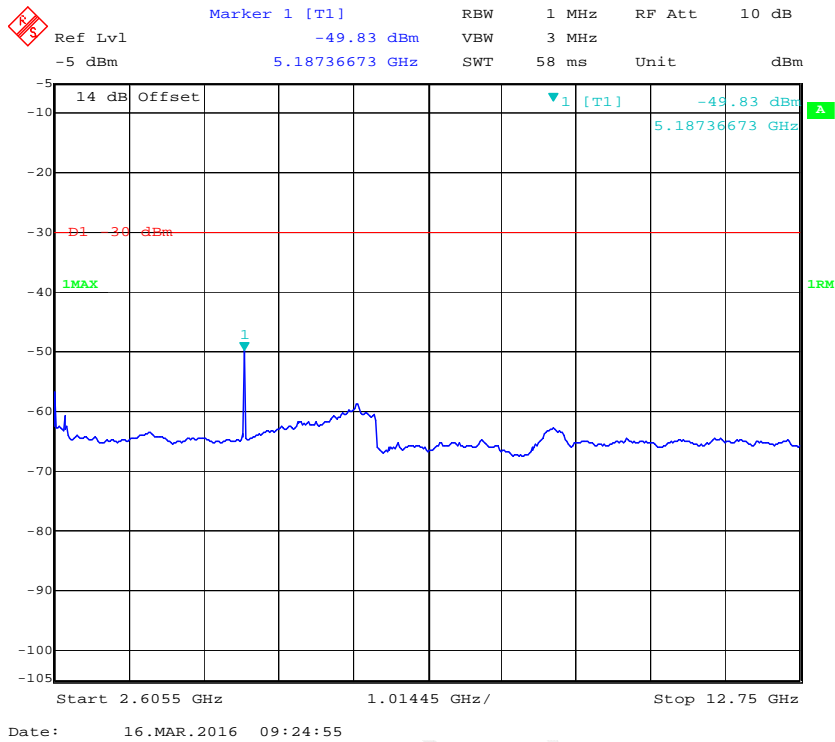

Date: 16.MAR.2016 09:22:20

Date: 16.MAR.2016 09:24:00

E-UTRA Band 38-5MHz/QPSK/RB1#24 (Middle Channel)

E-UTRA Band 38-5MHz/QPSK/RB25#0 (Middle Channel)

E-UTRA Band 38 -20MHz/QPSK/RB1#0 (Middle Channel)

FEM

E-UTRA Band 38-20MHz/QPSK/RB1#99 (Middle Channel)

E-UTRA Band 38-20MHz/QPSK/RB100#0 (Middle Channel)