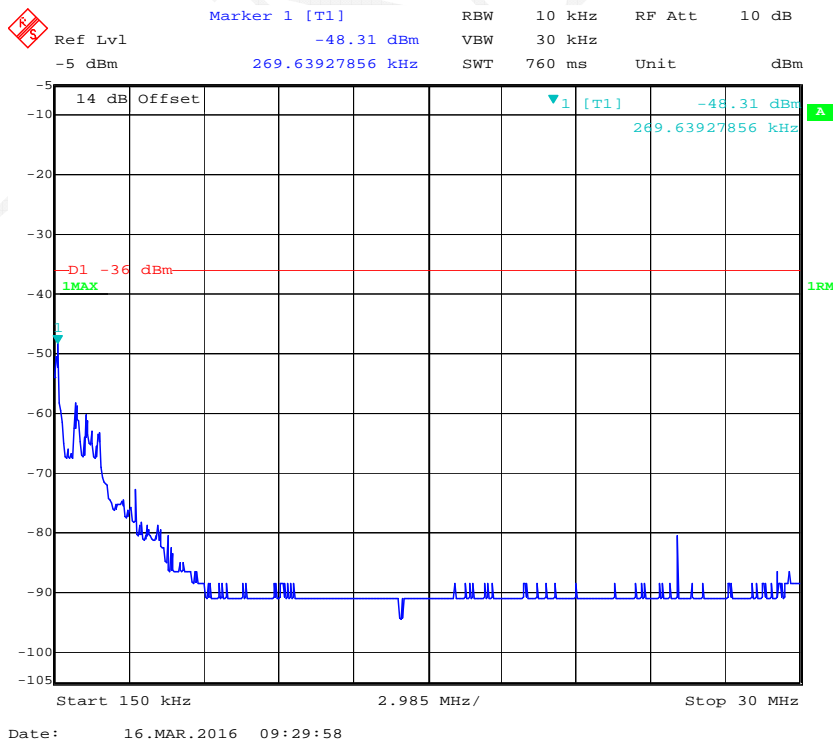

Date: 16.MAR.2016 09:22:20

Date: 16.MAR.2016 09:24:00

E-UTRA Band 38-5MHz/QPSK/RB1#24 (Middle Channel)

E-UTRA Band 38-5MHz/QPSK/RB25#0 (Middle Channel)

E-UTRA Band 38 -20MHz/QPSK/RB1#0 (Middle Channel)

FEM

E-UTRA Band 38-20MHz/QPSK/RB1#99 (Middle Channel)

E-UTRA Band 38-20MHz/QPSK/RB100#0 (Middle Channel)