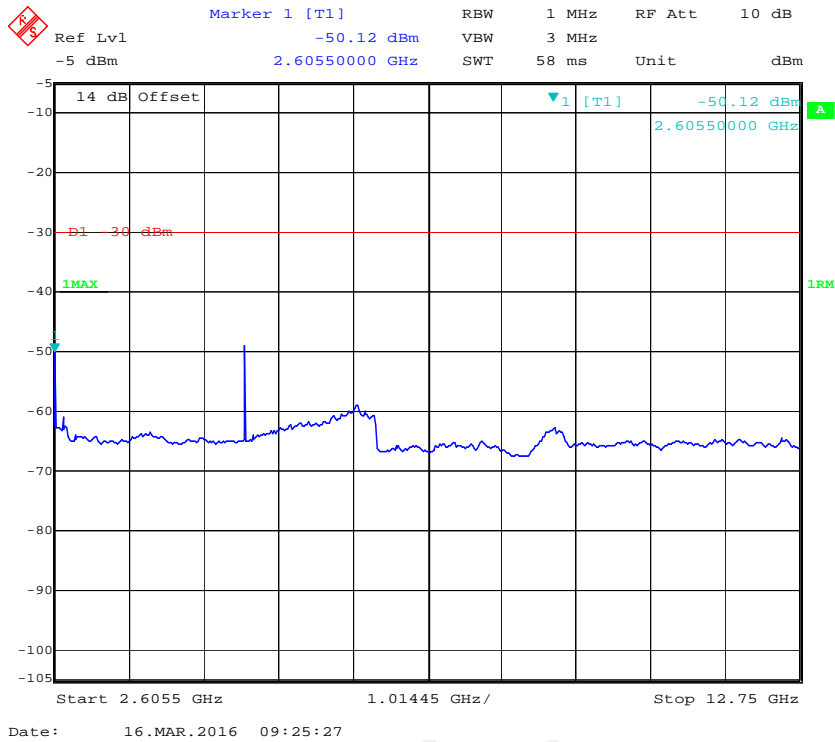

Date: 16.MAR.2016 09:22:20

Date: 16.MAR.2016 09:24:00

E-UTRA Band 38-5MHz/QPSK/RB1#24 (Middle Channel)

E-UTRA Band 38-5MHz/QPSK/RB25#0 (Middle Channel)

E-UTRA Band 38 -20MHz/QPSK/RB1#0 (Middle Channel)

FEM

E-UTRA Band 38-20MHz/QPSK/RB1#99 (Middle Channel)

E-UTRA Band 38-20MHz/QPSK/RB100#0 (Middle Channel)