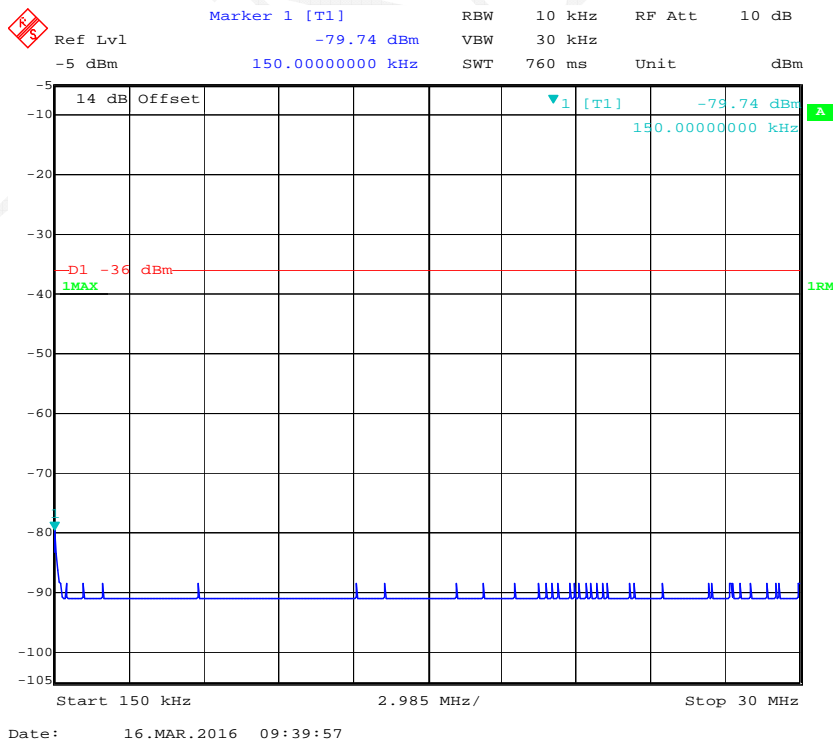

Date: 16.MAR.2016 09:22:20

Date: 16.MAR.2016 09:24:00

E-UTRA Band 38-5MHz/QPSK/RB1#24 (Middle Channel)

E-UTRA Band 38-5MHz/QPSK/RB25#0 (Middle Channel)

E-UTRA Band 38 -20MHz/QPSK/RB1#0 (Middle Channel)

FEM

E-UTRA Band 38-20MHz/QPSK/RB1#99 (Middle Channel)

E-UTRA Band 38-20MHz/QPSK/RB100#0 (Middle Channel)