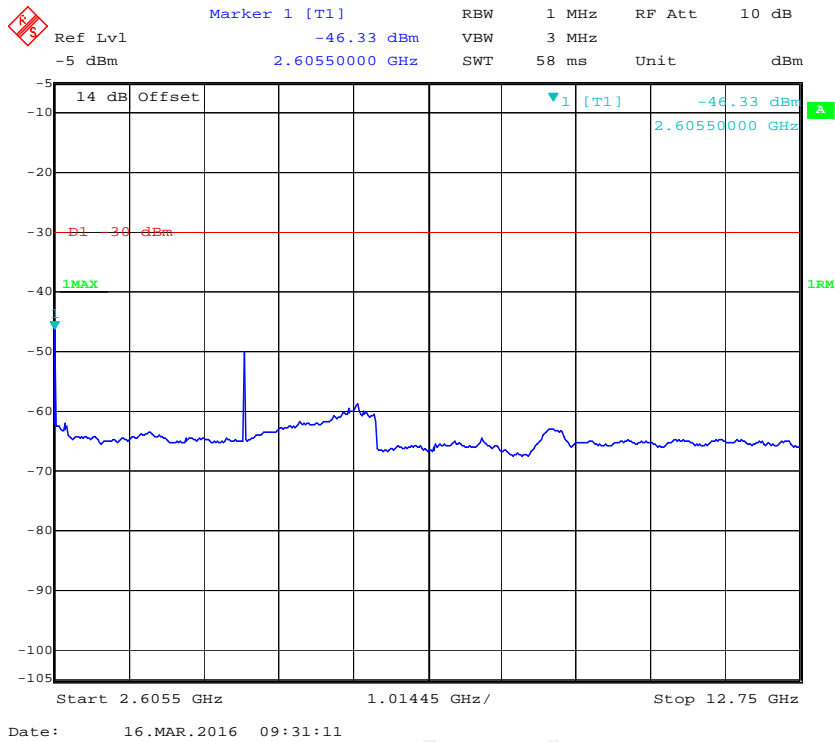

Date: 16.MAR.2016 09:22:20

Date: 16.MAR.2016 09:24:00

E-UTRA Band 38-5MHz/QPSK/RB1#24 (Middle Channel)

E-UTRA Band 38-5MHz/QPSK/RB25#0 (Middle Channel)

E-UTRA Band 38 -20MHz/QPSK/RB1#0 (Middle Channel)

FEM

E-UTRA Band 38-20MHz/QPSK/RB1#99 (Middle Channel)

E-UTRA Band 38-20MHz/QPSK/RB100#0 (Middle Channel)