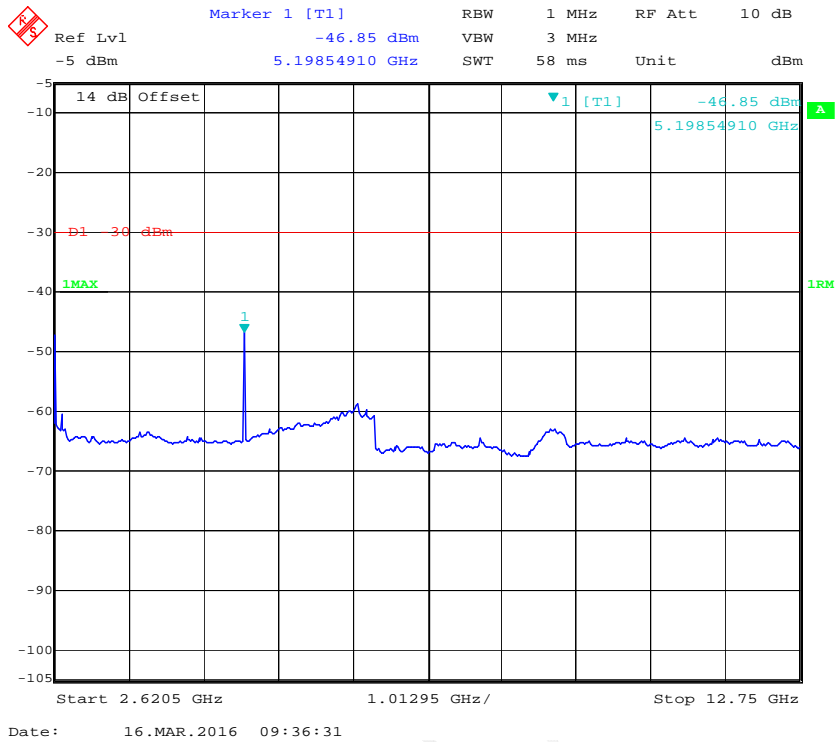

Date: 16.MAR.2016 09:22:20

Date: 16.MAR.2016 09:24:00

E-UTRA Band 38-5MHz/QPSK/RB1#24 (Middle Channel)

E-UTRA Band 38-5MHz/QPSK/RB25#0 (Middle Channel)

E-UTRA Band 38 -20MHz/QPSK/RB1#0 (Middle Channel)

FEM

E-UTRA Band 38-20MHz/QPSK/RB1#99 (Middle Channel)

E-UTRA Band 38-20MHz/QPSK/RB100#0 (Middle Channel)