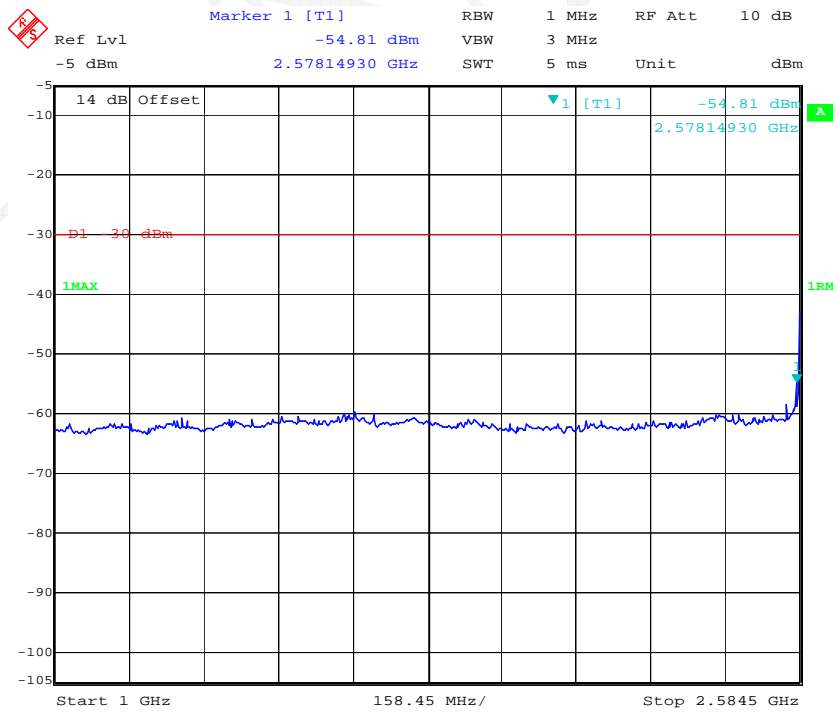

Date: 16.MAR.2016 09:22:20

Date: 16.MAR.2016 09:24:00

E-UTRA Band 38-5MHz/QPSK/RB1#24 (Middle Channel)

E-UTRA Band 38-5MHz/QPSK/RB25#0 (Middle Channel)

E-UTRA Band 38 -20MHz/QPSK/RB1#0 (Middle Channel)

FEM

E-UTRA Band 38-20MHz/QPSK/RB1#99 (Middle Channel)

E-UTRA Band 38-20MHz/QPSK/RB100#0 (Middle Channel)