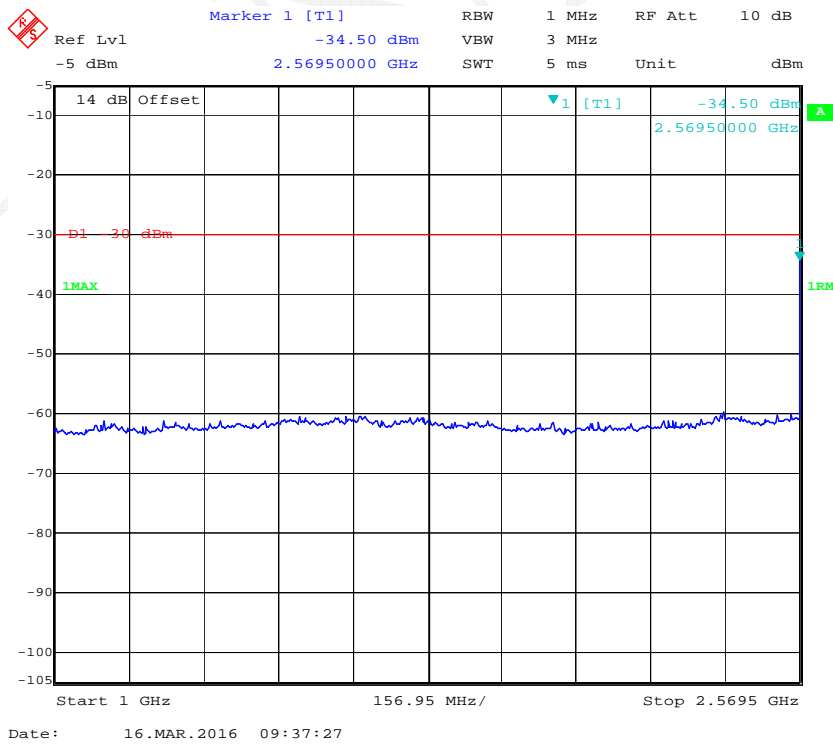

Date: 16.MAR.2016 09:22:20

Date: 16.MAR.2016 09:24:00

E-UTRA Band 38-5MHz/QPSK/RB1#24 (Middle Channel)

E-UTRA Band 38-5MHz/QPSK/RB25#0 (Middle Channel)

E-UTRA Band 38 -20MHz/QPSK/RB1#0 (Middle Channel)

FEM

E-UTRA Band 38-20MHz/QPSK/RB1#99 (Middle Channel)

E-UTRA Band 38-20MHz/QPSK/RB100#0 (Middle Channel)