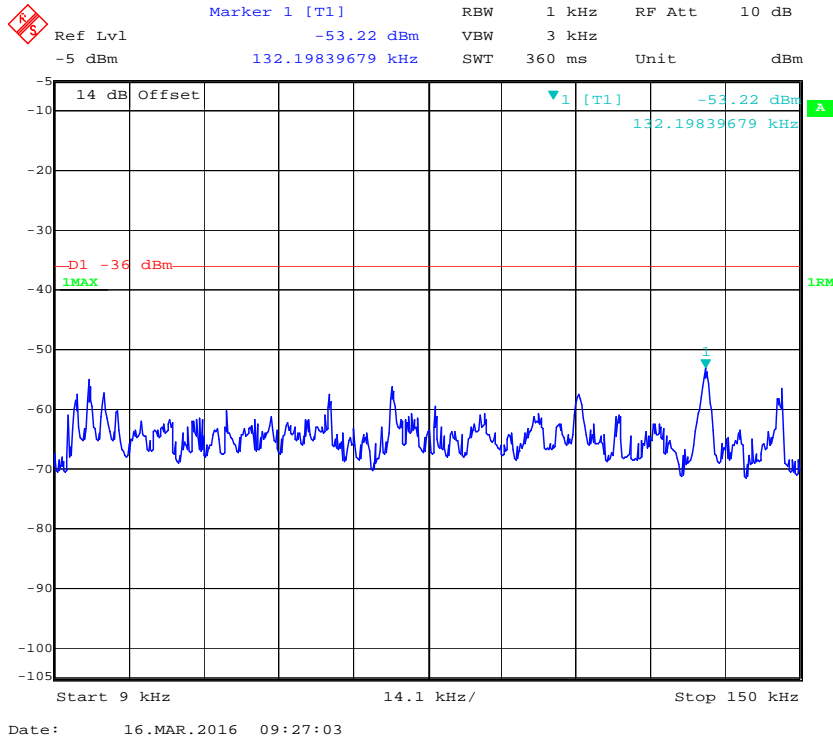

Date: 16.MAR.2016 09:22:20

Date: 16.MAR.2016 09:24:00

E-UTRA Band 38-5MHz/QPSK/RB1#24 (Middle Channel)

E-UTRA Band 38-5MHz/QPSK/RB25#0 (Middle Channel)

E-UTRA Band 38 -20MHz/QPSK/RB1#0 (Middle Channel)

FEM

E-UTRA Band 38-20MHz/QPSK/RB1#99 (Middle Channel)

E-UTRA Band 38-20MHz/QPSK/RB100#0 (Middle Channel)