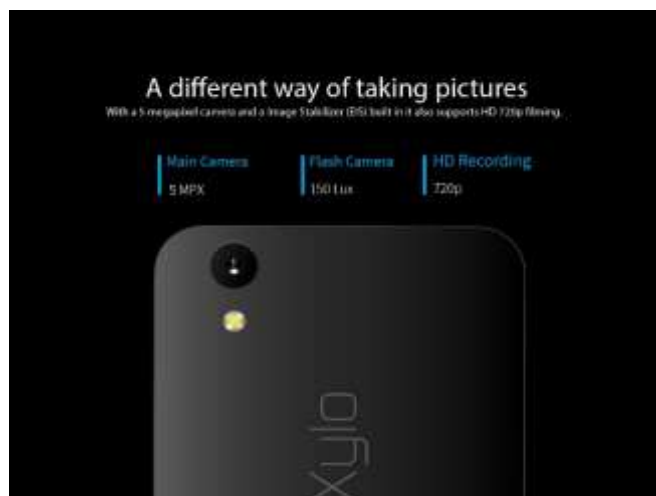

Enjoy the most captivating visual experience through Vonino's Xylo Z 4-inch display with 800x480 pixel resolution. Xylo Z's TN WVGA display offers high-quality images and luminosity as well as the best colors possible so its owners can have the perfect means of storing high-quality images. Because most of the visual experience a smartphone can give depends on contrast and luminosity, Xylo Z disposes of MiraVision Technology that helps you optimize your light and color preferences which will also optimize your battery durability.

Another important feature for a smartphone is its audio player. To ensure the best optimized and well-surrounding sound, Xylo Z was developed with a special sound optimizing systems specially designed for your smartphone.

- BesAudEnh - is a sound optimizing system for headphones.
- BesLoudness - sound optimizing system used for Xylo Z built-in speakers.
- BesSurround - a sound optimizing system that helps the way you listen to music or your movies.
- Bluetooth mode - that will optimize your sound while streaming BT.